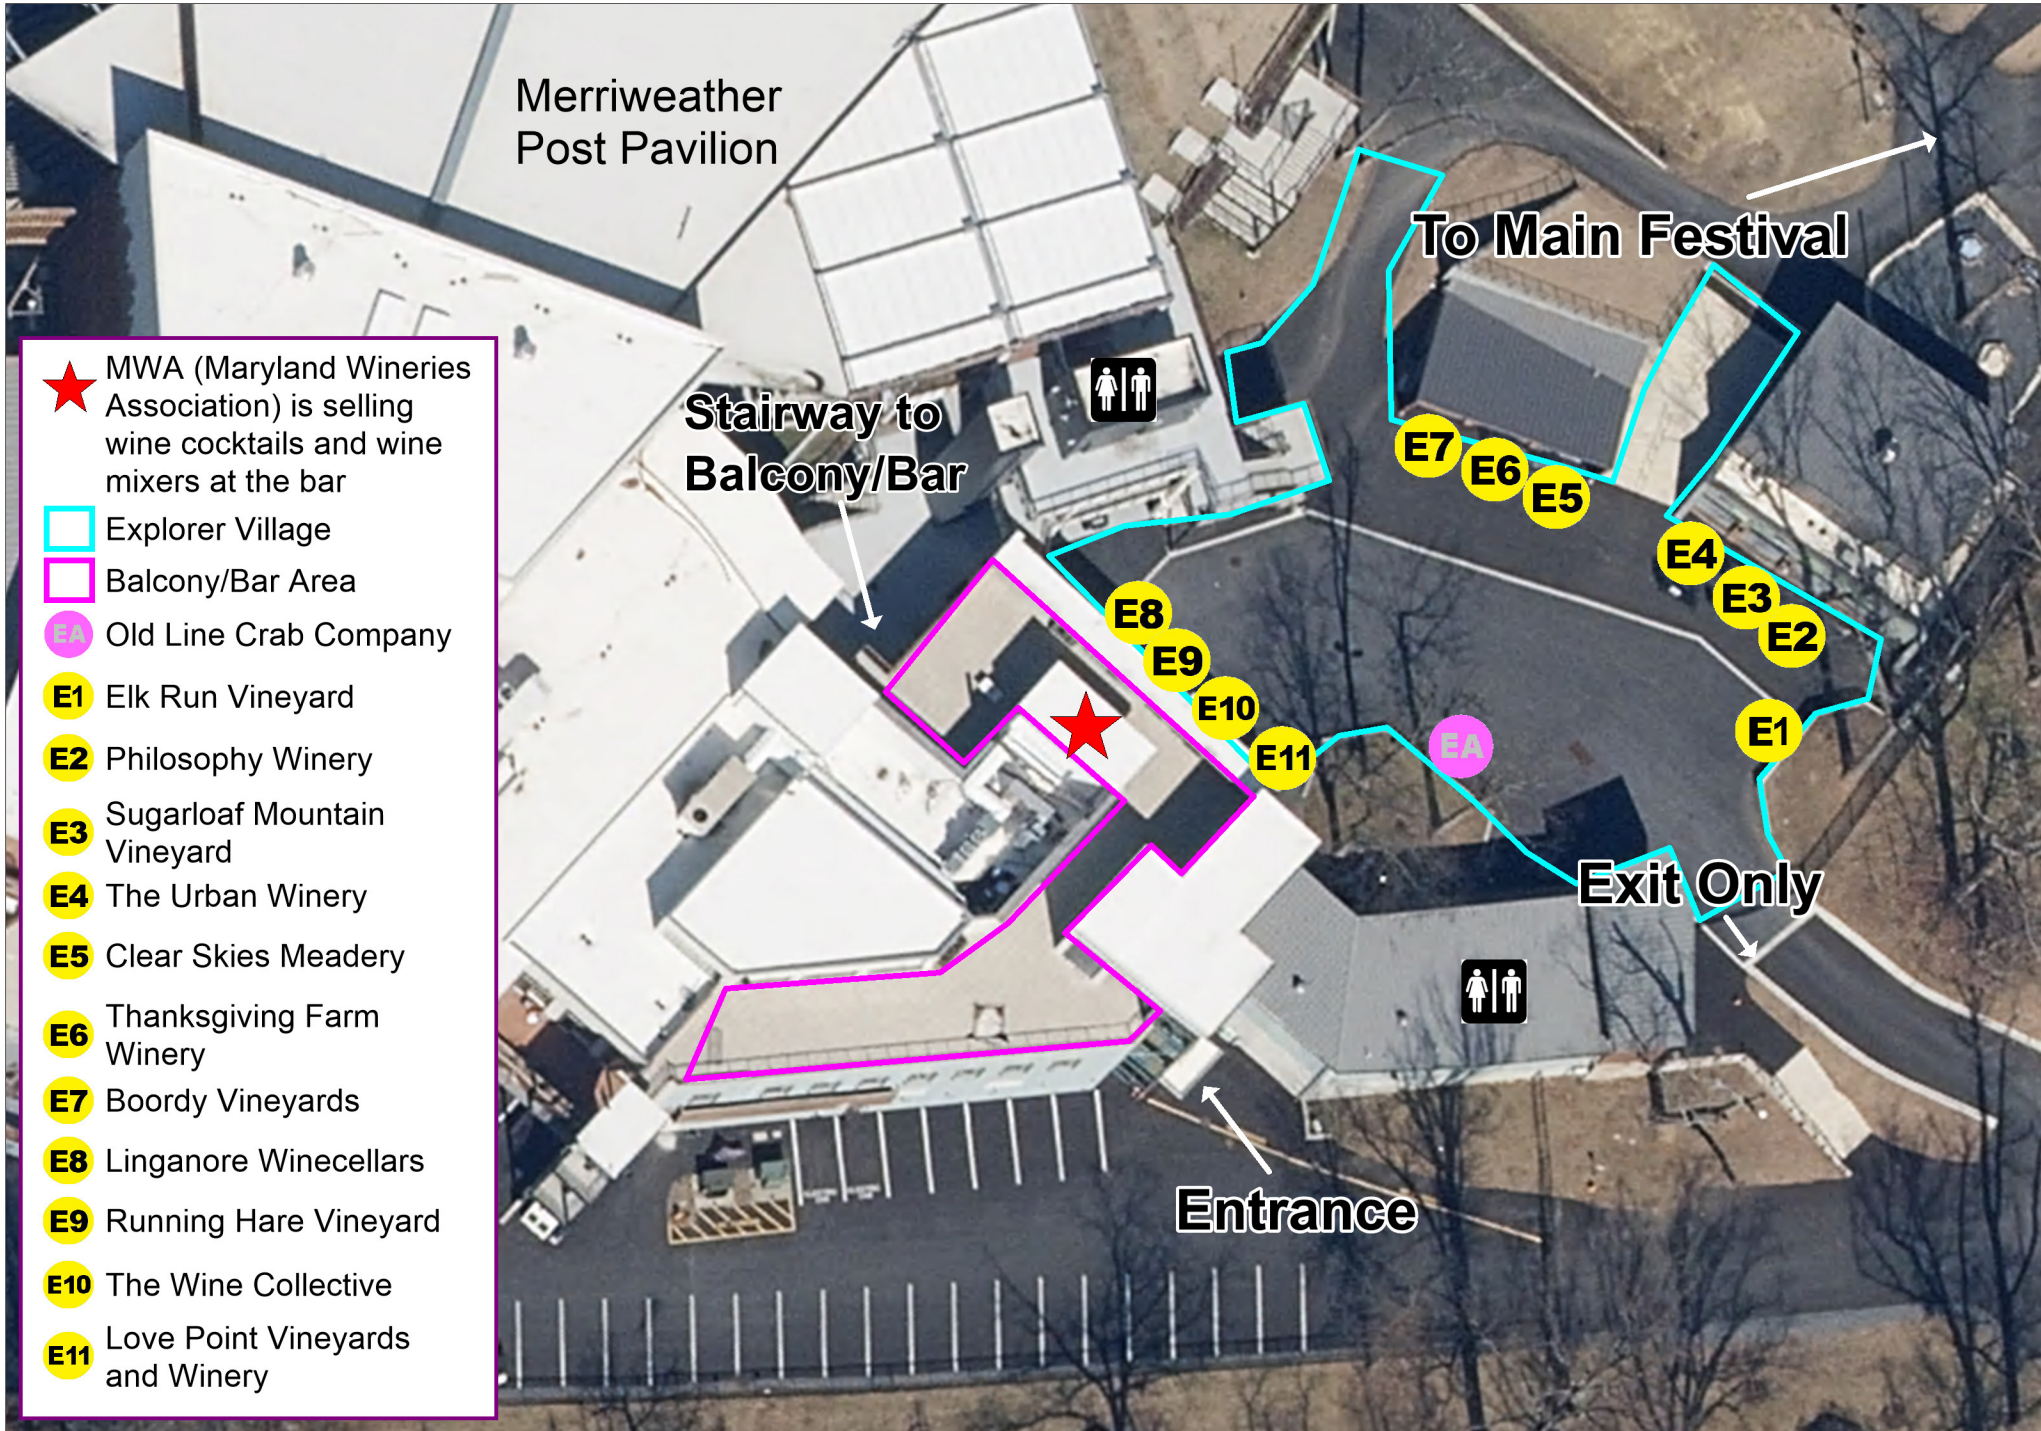

# Explorer Village

- ★ MWA (Maryland Wineries Association) is selling wine cocktails and wine mixers at the bar
- Explorer Village
- Balcony/Bar Area
- Old Line Crab Company
- E1 Elk Run Vineyard
- E2 Philosophy Winery
- E3 Sugarloaf Mountain Vineyard
- E4 The Urban Winery
- E5 Clear Skies Meadery
- E6 Thanksgiving Farm Winery
- E7 Boordy Vineyards
- E8 Linganore Winecellars
- E9 Running Hare Vineyard
- E10 The Wine Collective
- E11 Love Point Vineyards and Winery